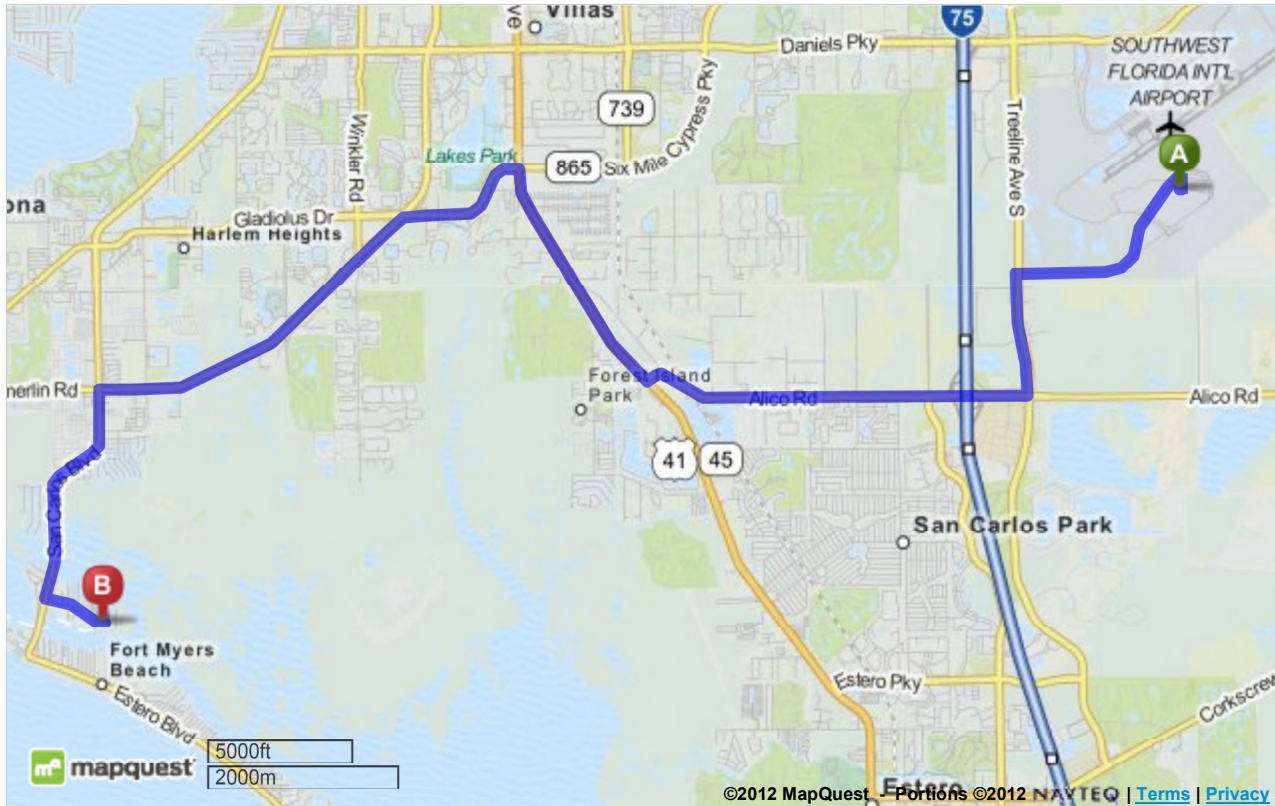

Trip to:
18 Spanish Main
Fort Myers Beach, FL 33931-3441
19.21 miles / 32 minutes

Notes

©2012 MapQuest, Inc. Use of directions and maps is subject to the MapQuest Terms of Use. We make no guarantee of the accuracy of their content, road conditions or route usability. You assume all risk of use. [View Terms of Use](#)